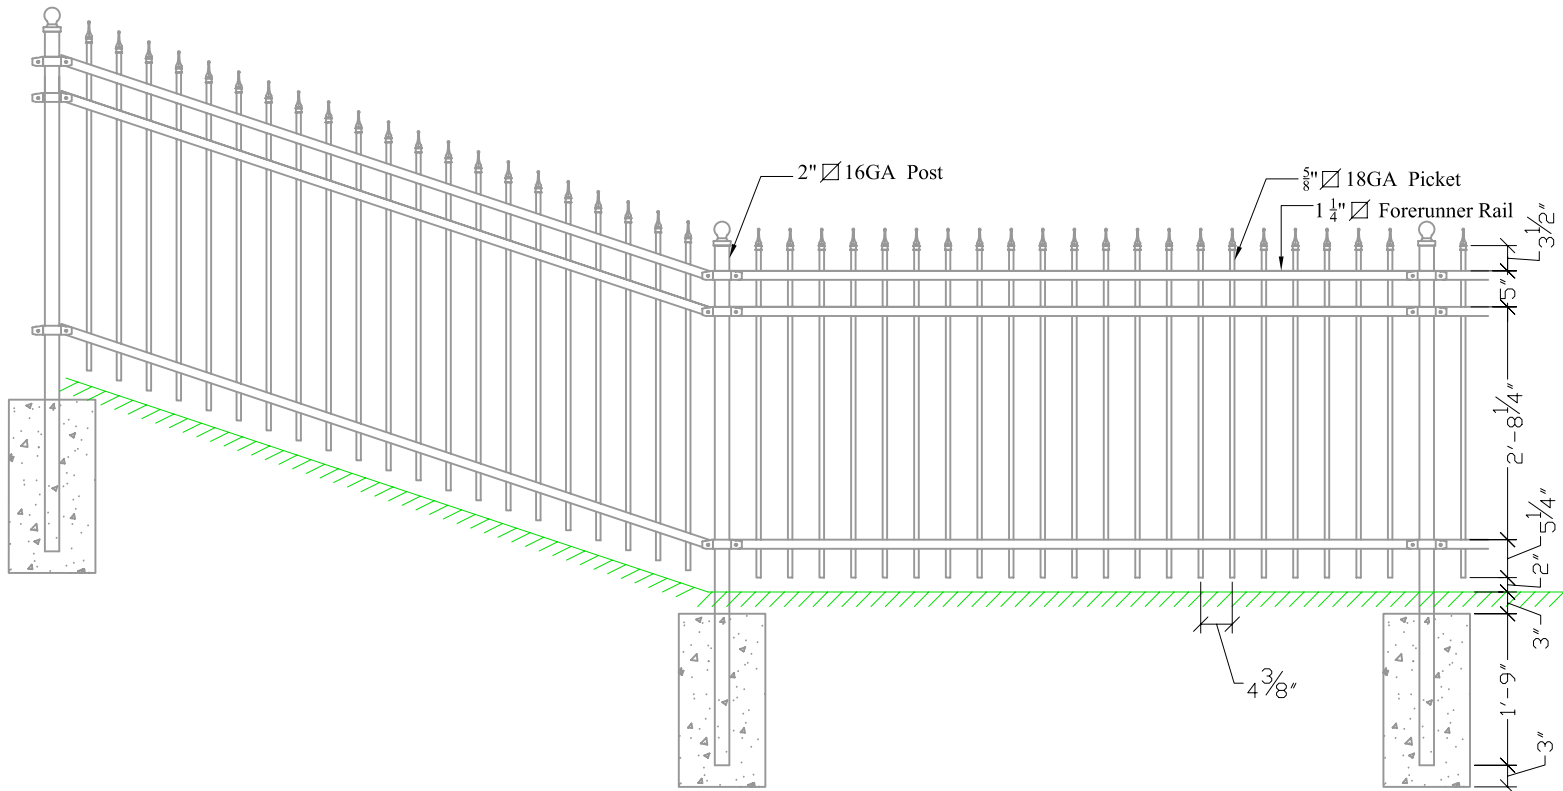

Not To Scale

Fence Colour: BEHR Deck Plus - Mesa Grey DP-373 - Solid Wood Stain

6' Wood Screen & Lattice Fence

April 2007

Not To Scale

DUNDEE
DEVELOPMENTS

4' Decorative Steel Fence

Black Semi Gloss Coating